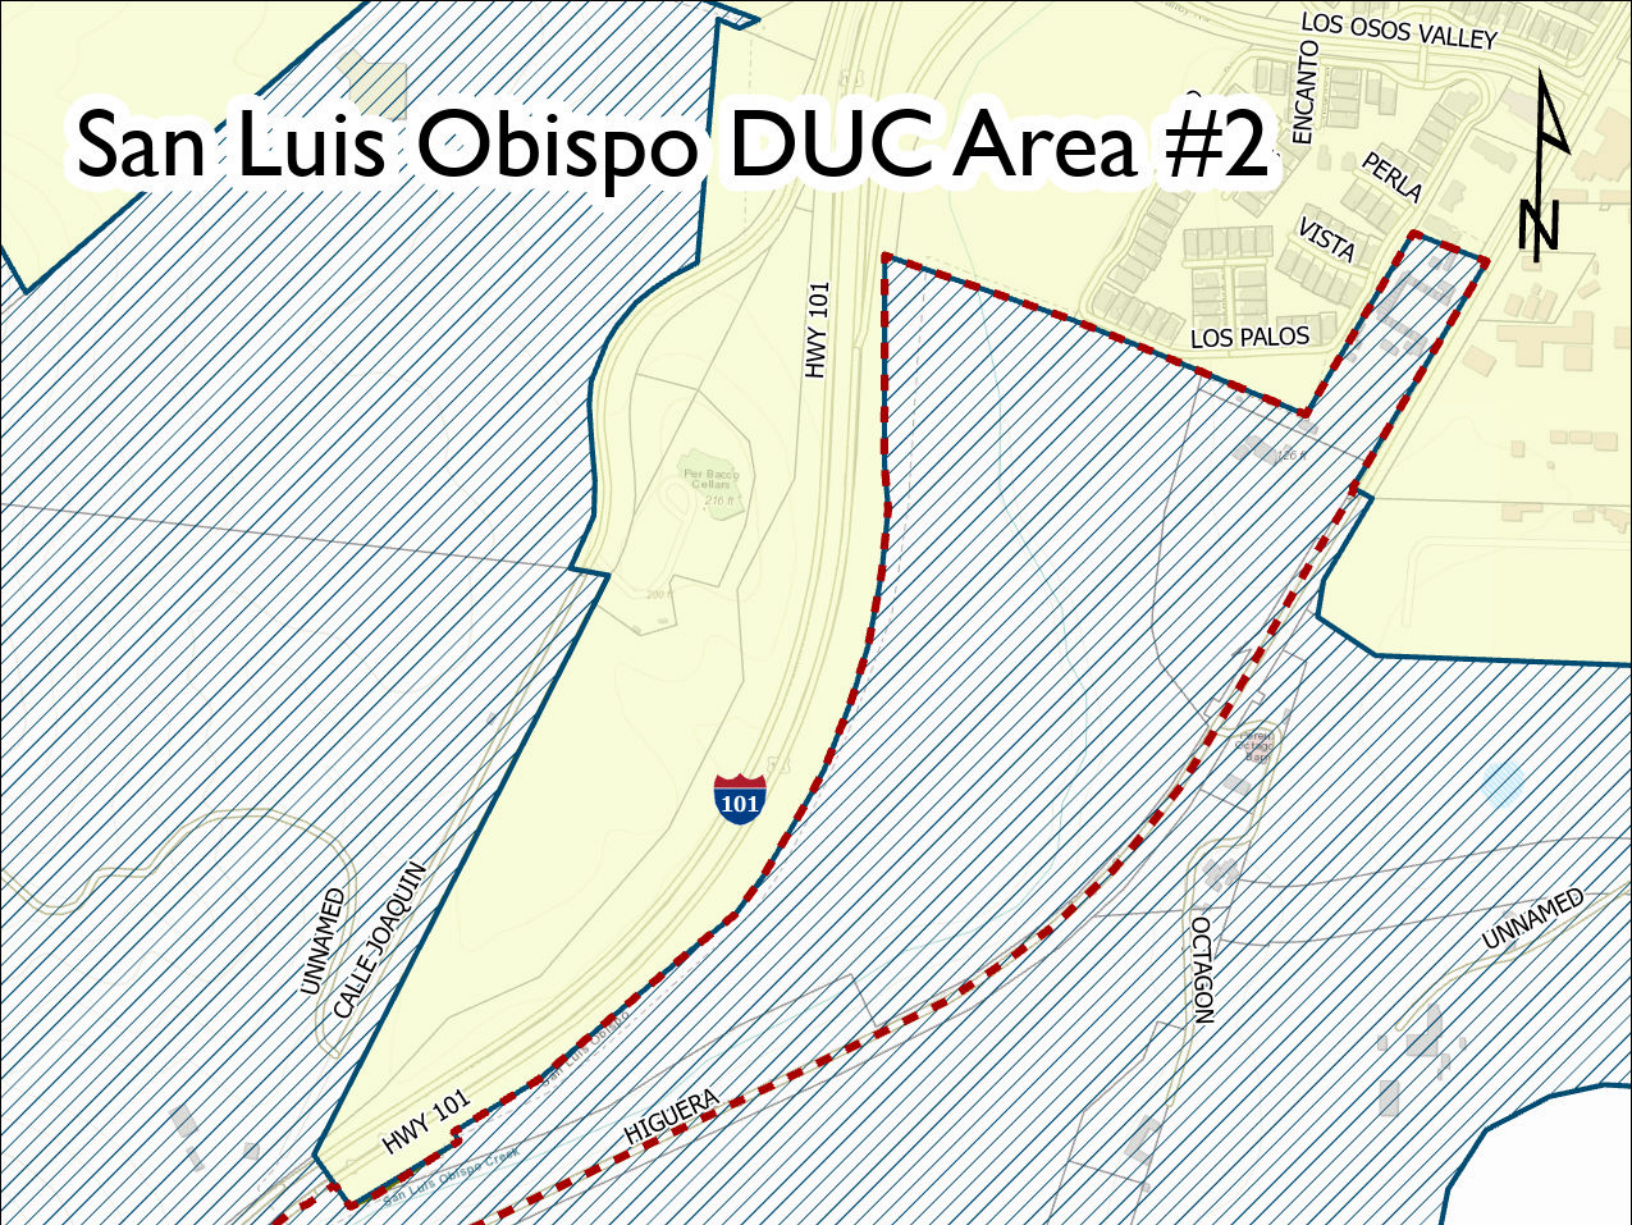

San Luis Obispo DUC Area #2

Legend

- DUC
- Roads
- SLO SOI
- SLO Service Area
- Parcels

Date Exported: 12/12/2023

0 0.15 0.3
Miles

Map Prepared by SLO LAFCO. DUCs threshold \leq \$67,277. Identified DUC has an MHI of \$59,318 according to U.S. Census Bureau, American Community Survey data from 2016-2020 in 2021 inflation/adjusted dollars, Census Tract 115.01, Block Group 1. Registered Voters in DUC equate to approximately 23 according to SLO County Clerk Recorder GIS data from October 2023.

Disclaimer: The information shown is intended to be used for general display only and is not to be used as an official map. (San Luis Obispo County, Bureau of Land Management, Esri, HERE, Garmin, USGS, NGA, EPA, USDA, NPS, San Luis Obispo County, Bureau of Land Management, Esri, HERE, Garmin, INCREMENT P, USGS, EPA, USDA)