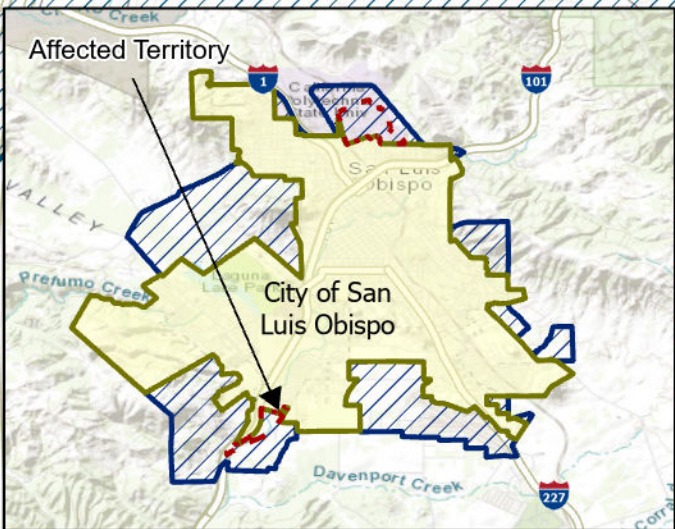

San Luis Obispo DUC Area #2

Legend

- DUC
- Roads
- SLO SOI
- SLO Service Area
- Parcels

Date Exported: 12/12/2023

0 0.15 0.3
Miles

Map Prepared by SLO LAFCO. DUCs threshold \leq \$67,277. Identified DUC has an MHI of \$59,318 according to U.S. Census Bureau, American Community Survey data from 2016-2020 in 2021 inflation/adjusted dollars, Census Tract 115.01, Block Group 1. Registered Voters in DUC equate to approximately 23 according to SLO County Clerk Recorder GIS data from October 2023.

Disclaimer: The information shown is intended to be used for general display only and is not to be used as an official map. (San Luis Obispo County, Bureau of Land Management, Esri, HERE, Garmin, USGS, NGA, EPA, USDA, NPS, San Luis Obispo County, Bureau of Land Management, Esri, HERE, Garmin, INCREMENT P, USGS, EPA, USDA)