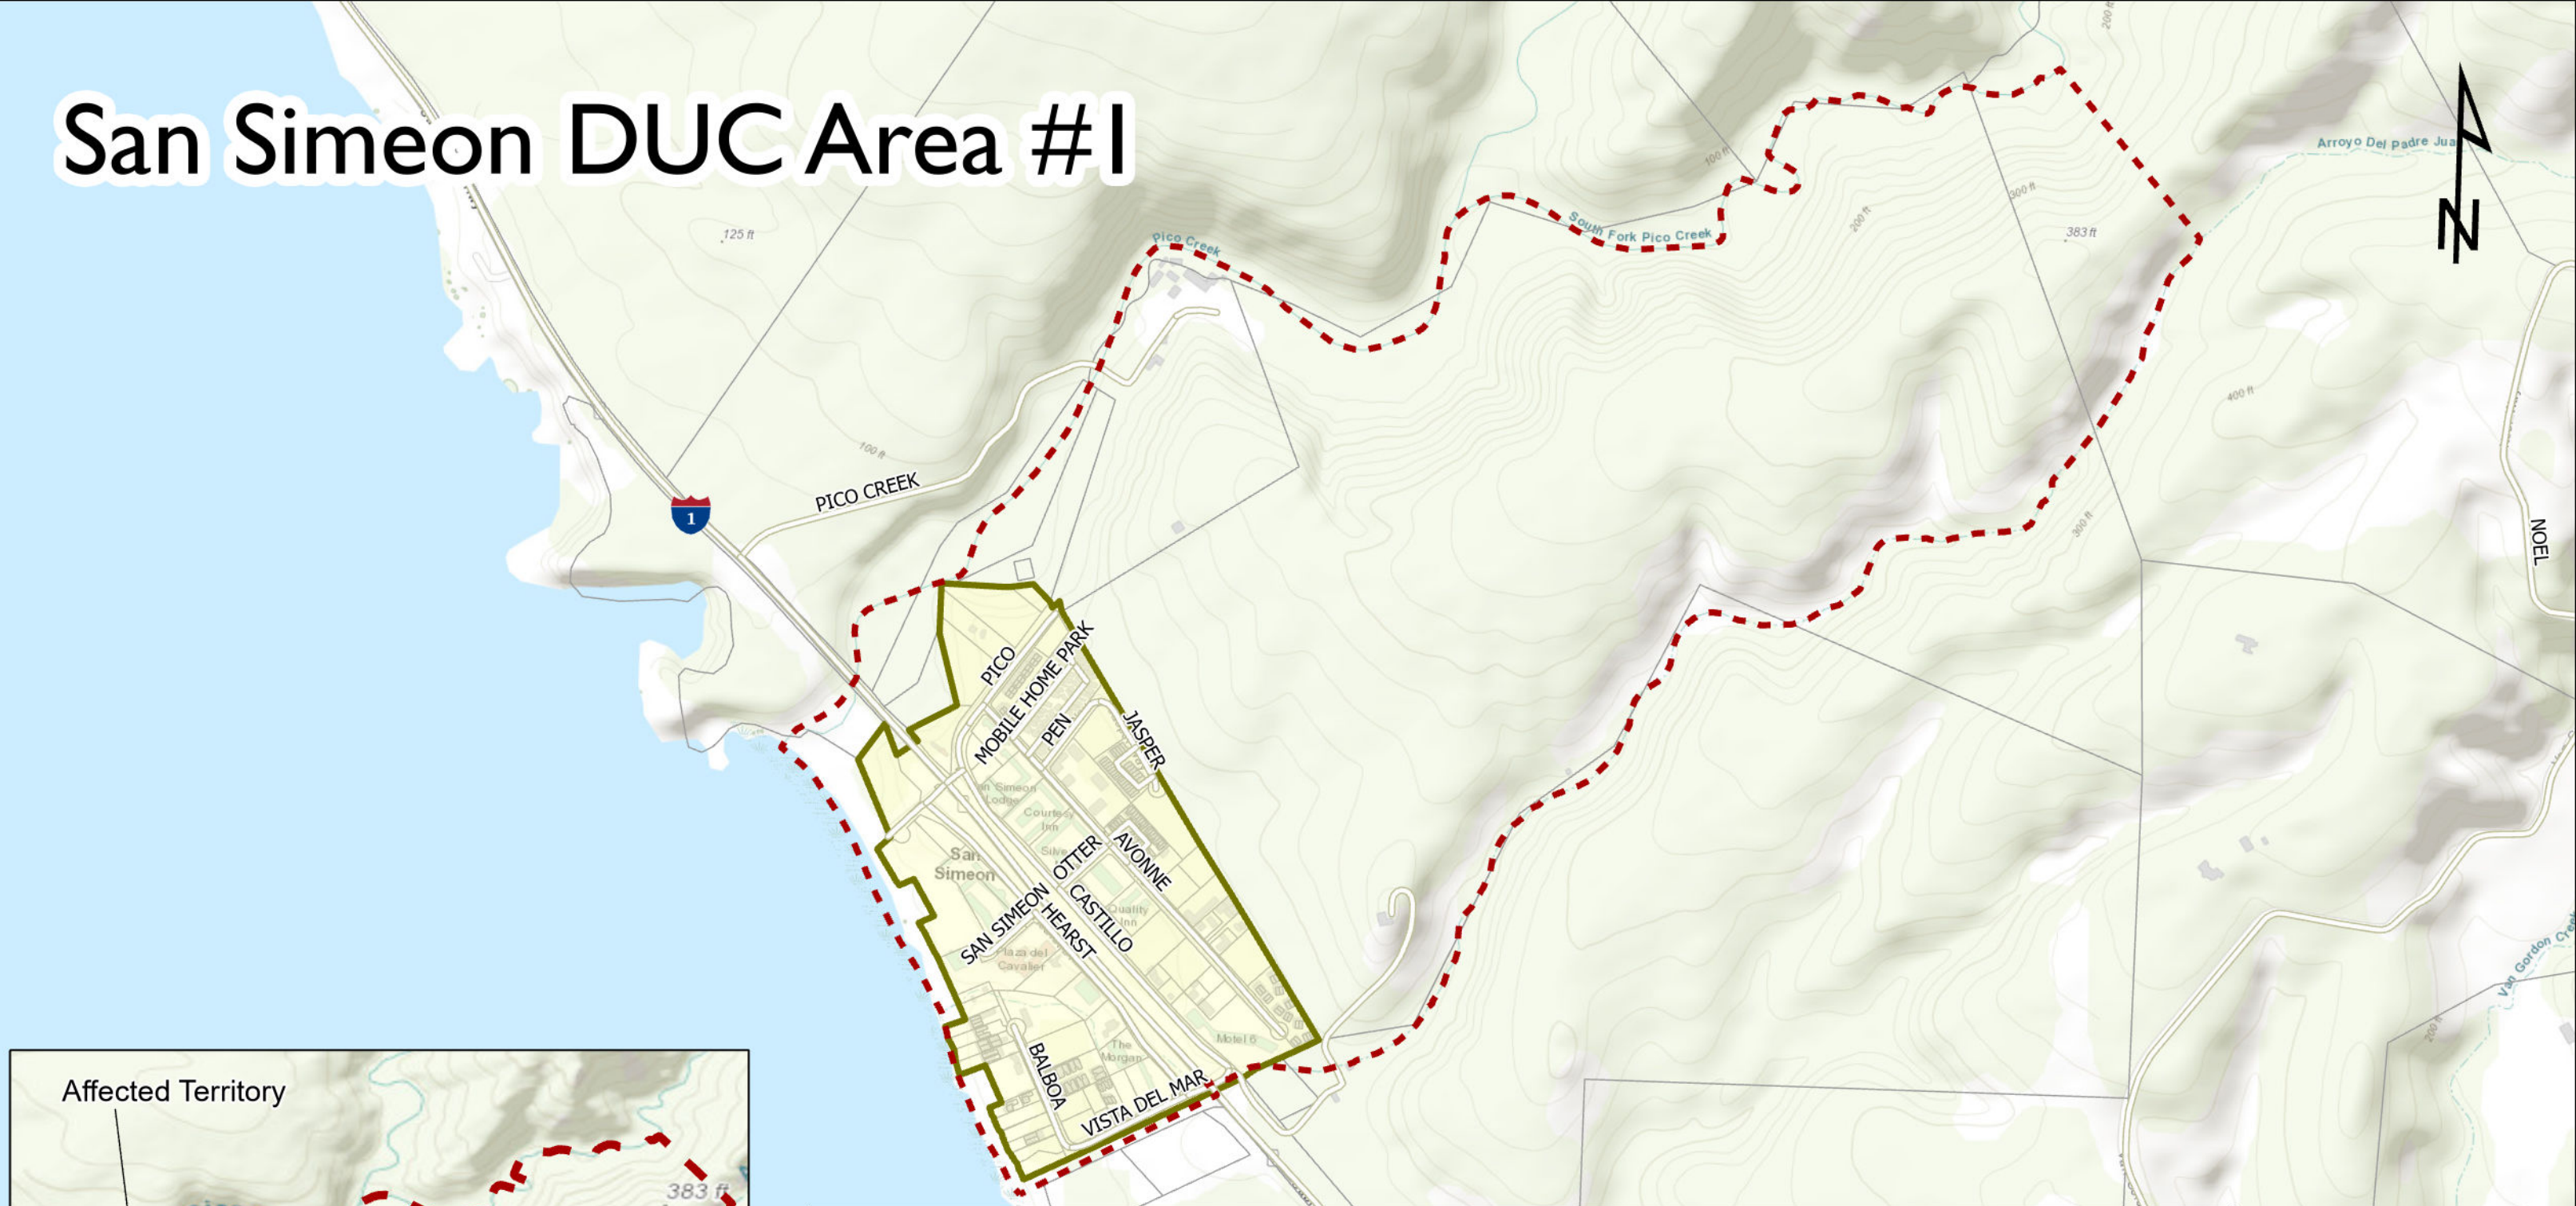

San Simeon DUC Area #1

Legend

-  DUC
-  SSCSD SOI
-  SSCSD Service Area
-  Parcels
-  Roads

Date Exported: 11/3/2023

Map Prepared by SLO LAFCO. DUCs threshold \leq \$67,277. Identified DUC Area #1 has an MHI of \$50,486 according to U.S. Census Bureau, American Community Survey data from 2016-2020 in 2021 inflation/adjusted dollars, San Simeon Census Designated Place. Registered Voters in DUC Area #1 equate to approximately 200, according to SLO County Clerk Recorder GIS data from October 2023. Disclaimer: The information shown is intended to be used for general display only and is not to be used as an official map. (San Luis Obispo County, Bureau of Land Management, Esri, HERE, Garmin, INCREMENT P, USGS, METI/NASA, EPA, USDA)