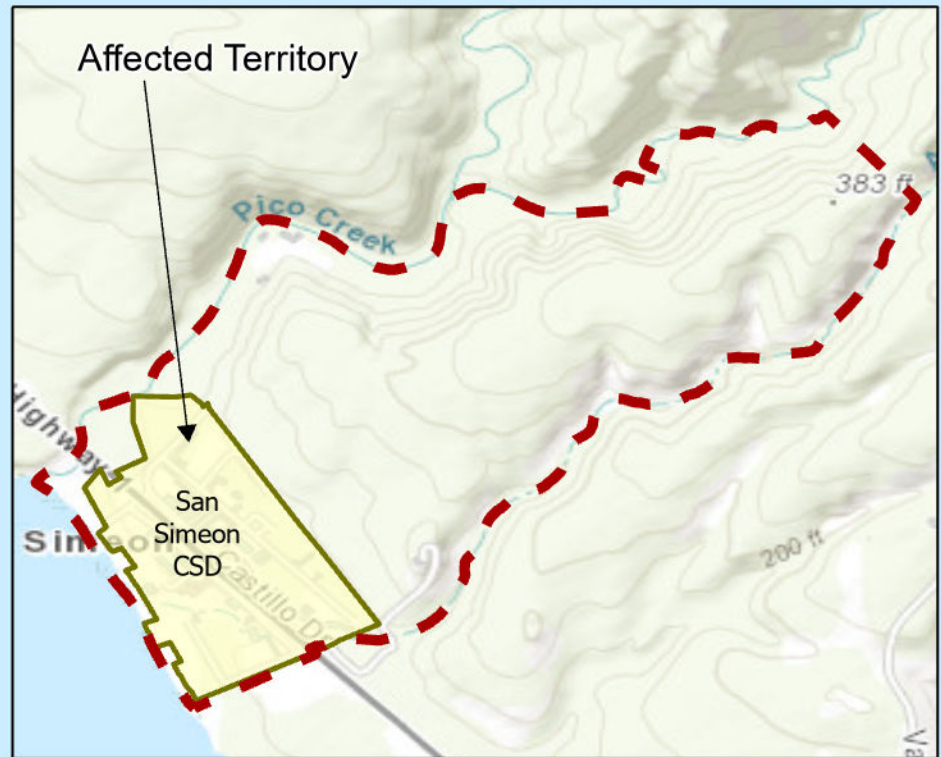

San Simeon DUC Area #1

Legend

-  DUC
-  SSCSD SOI
-  SSCSD Service Area
-  Parcels
-  Roads

Date Exported: 11/3/2023

Map Prepared by SLO LAFCO. DUCs threshold \leq \$67,277. Identified DUC Area #1 has an MHI of \$50,486 according to U.S. Census Bureau, American Community Survey data from 2016-2020 in 2021 inflation/adjusted dollars, San Simeon Census Designated Place. Registered Voters in DUC Area #1 equate to approximately 200, according to SLO County Clerk Recorder GIS data from October 2023. Disclaimer: The information shown is intended to be used for general display only and is not to be used as an official map. (San Luis Obispo County, Bureau of Land Management, Esri, HERE, Garmin, INCREMENT P, USGS, METI/NASA, EPA, USDA)