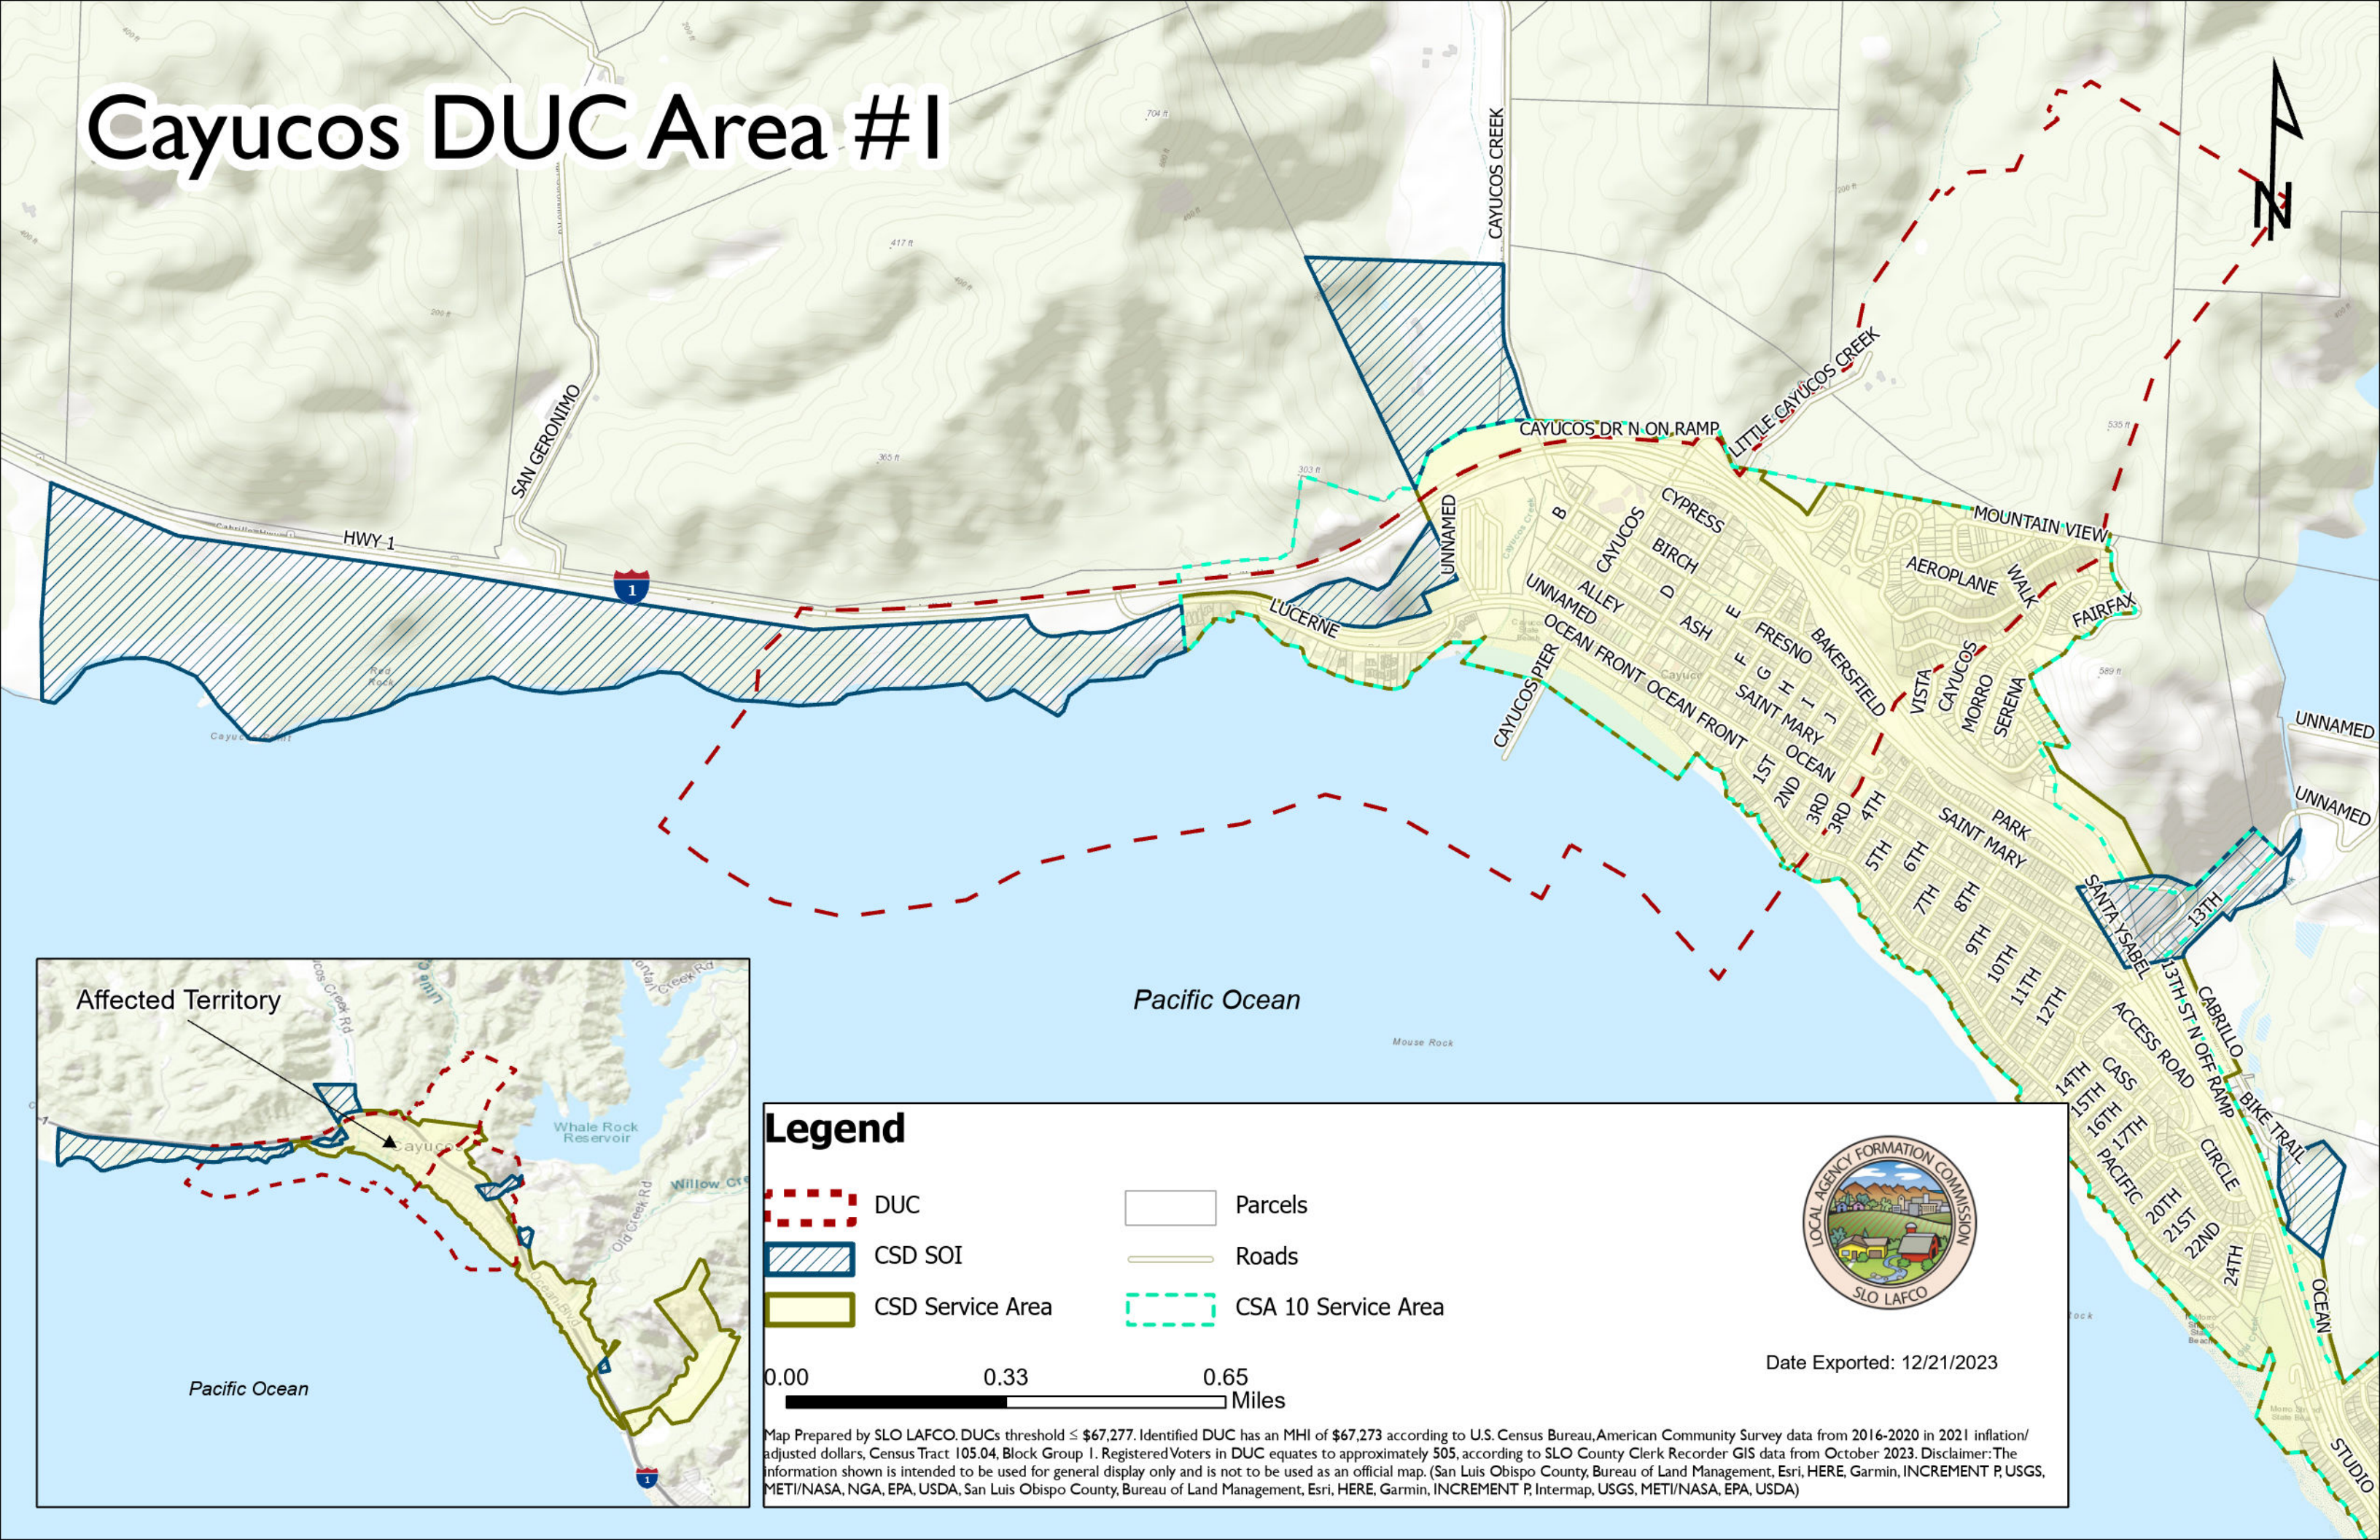

Cayucos DUC Area #1

Legend

-  DUC
-  CSD SOI
-  CSD Service Area
-  Parcels
-  Roads
-  CSA 10 Service Area

Date Exported: 12/21/2023

Map Prepared by SLO LAFCO. DUCs threshold \leq \$67,277. Identified DUC has an MHI of \$67,273 according to U.S. Census Bureau, American Community Survey data from 2016-2020 in 2021 inflation/adjusted dollars, Census Tract 105.04, Block Group 1. Registered Voters in DUC equates to approximately 505, according to SLO County Clerk Recorder GIS data from October 2023. Disclaimer: The information shown is intended to be used for general display only and is not to be used as an official map. (San Luis Obispo County, Bureau of Land Management, Esri, HERE, Garmin, INCREMENT P, USGS, METI/NASA, NGA, EPA, USDA, San Luis Obispo County, Bureau of Land Management, Esri, HERE, Garmin, INCREMENT P, Intermap, USGS, METI/NASA, EPA, USDA)