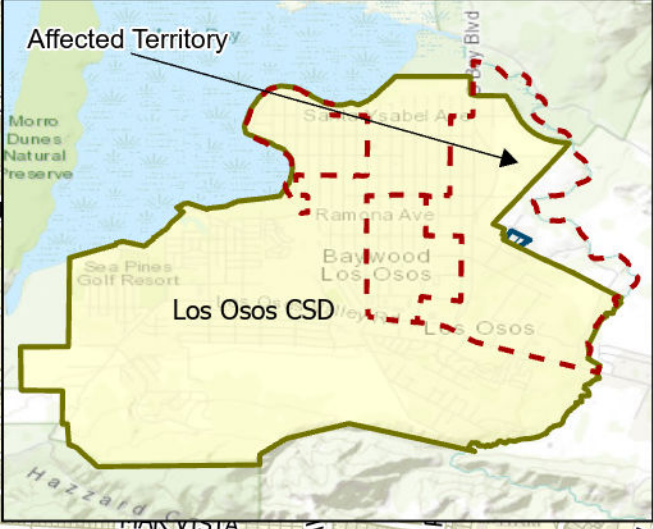

Los Osos DUC Area #3

Legend

- - - DUC
- Roads
- LOCSO SOI
- LOCSO Service Area
- Parcels

Date Exported: 11/6/2023

0 0.33 0.65

Miles

Map Prepared by SLO LAFCO. DUCs threshold \leq \$67,277. Identified DUC Area #3 has an MHI of \$62,001 according to U.S. Census Bureau, American Community Survey data from 2016-2020 in 2021 inflation/adjusted dollars, Census Tract 107.03, Block Group 2. Registered Voters in DUC Area #3 equate to approximately 1,164, according to SLO County Clerk Recorder GIS data from October 2023. Disclaimer: The information shown is intended to be used for general display only and is not to be used as an official map. (San Luis Obispo County, Bureau of Land Management, Esri, HERE, Garmin, INCREMENT P, USGS, METI/NASA, EPA, USDA, San Luis Obispo County, Bureau of Land Management, Esri, HERE, Garmin, USGS, NGA, EPA, USDA, NPS)