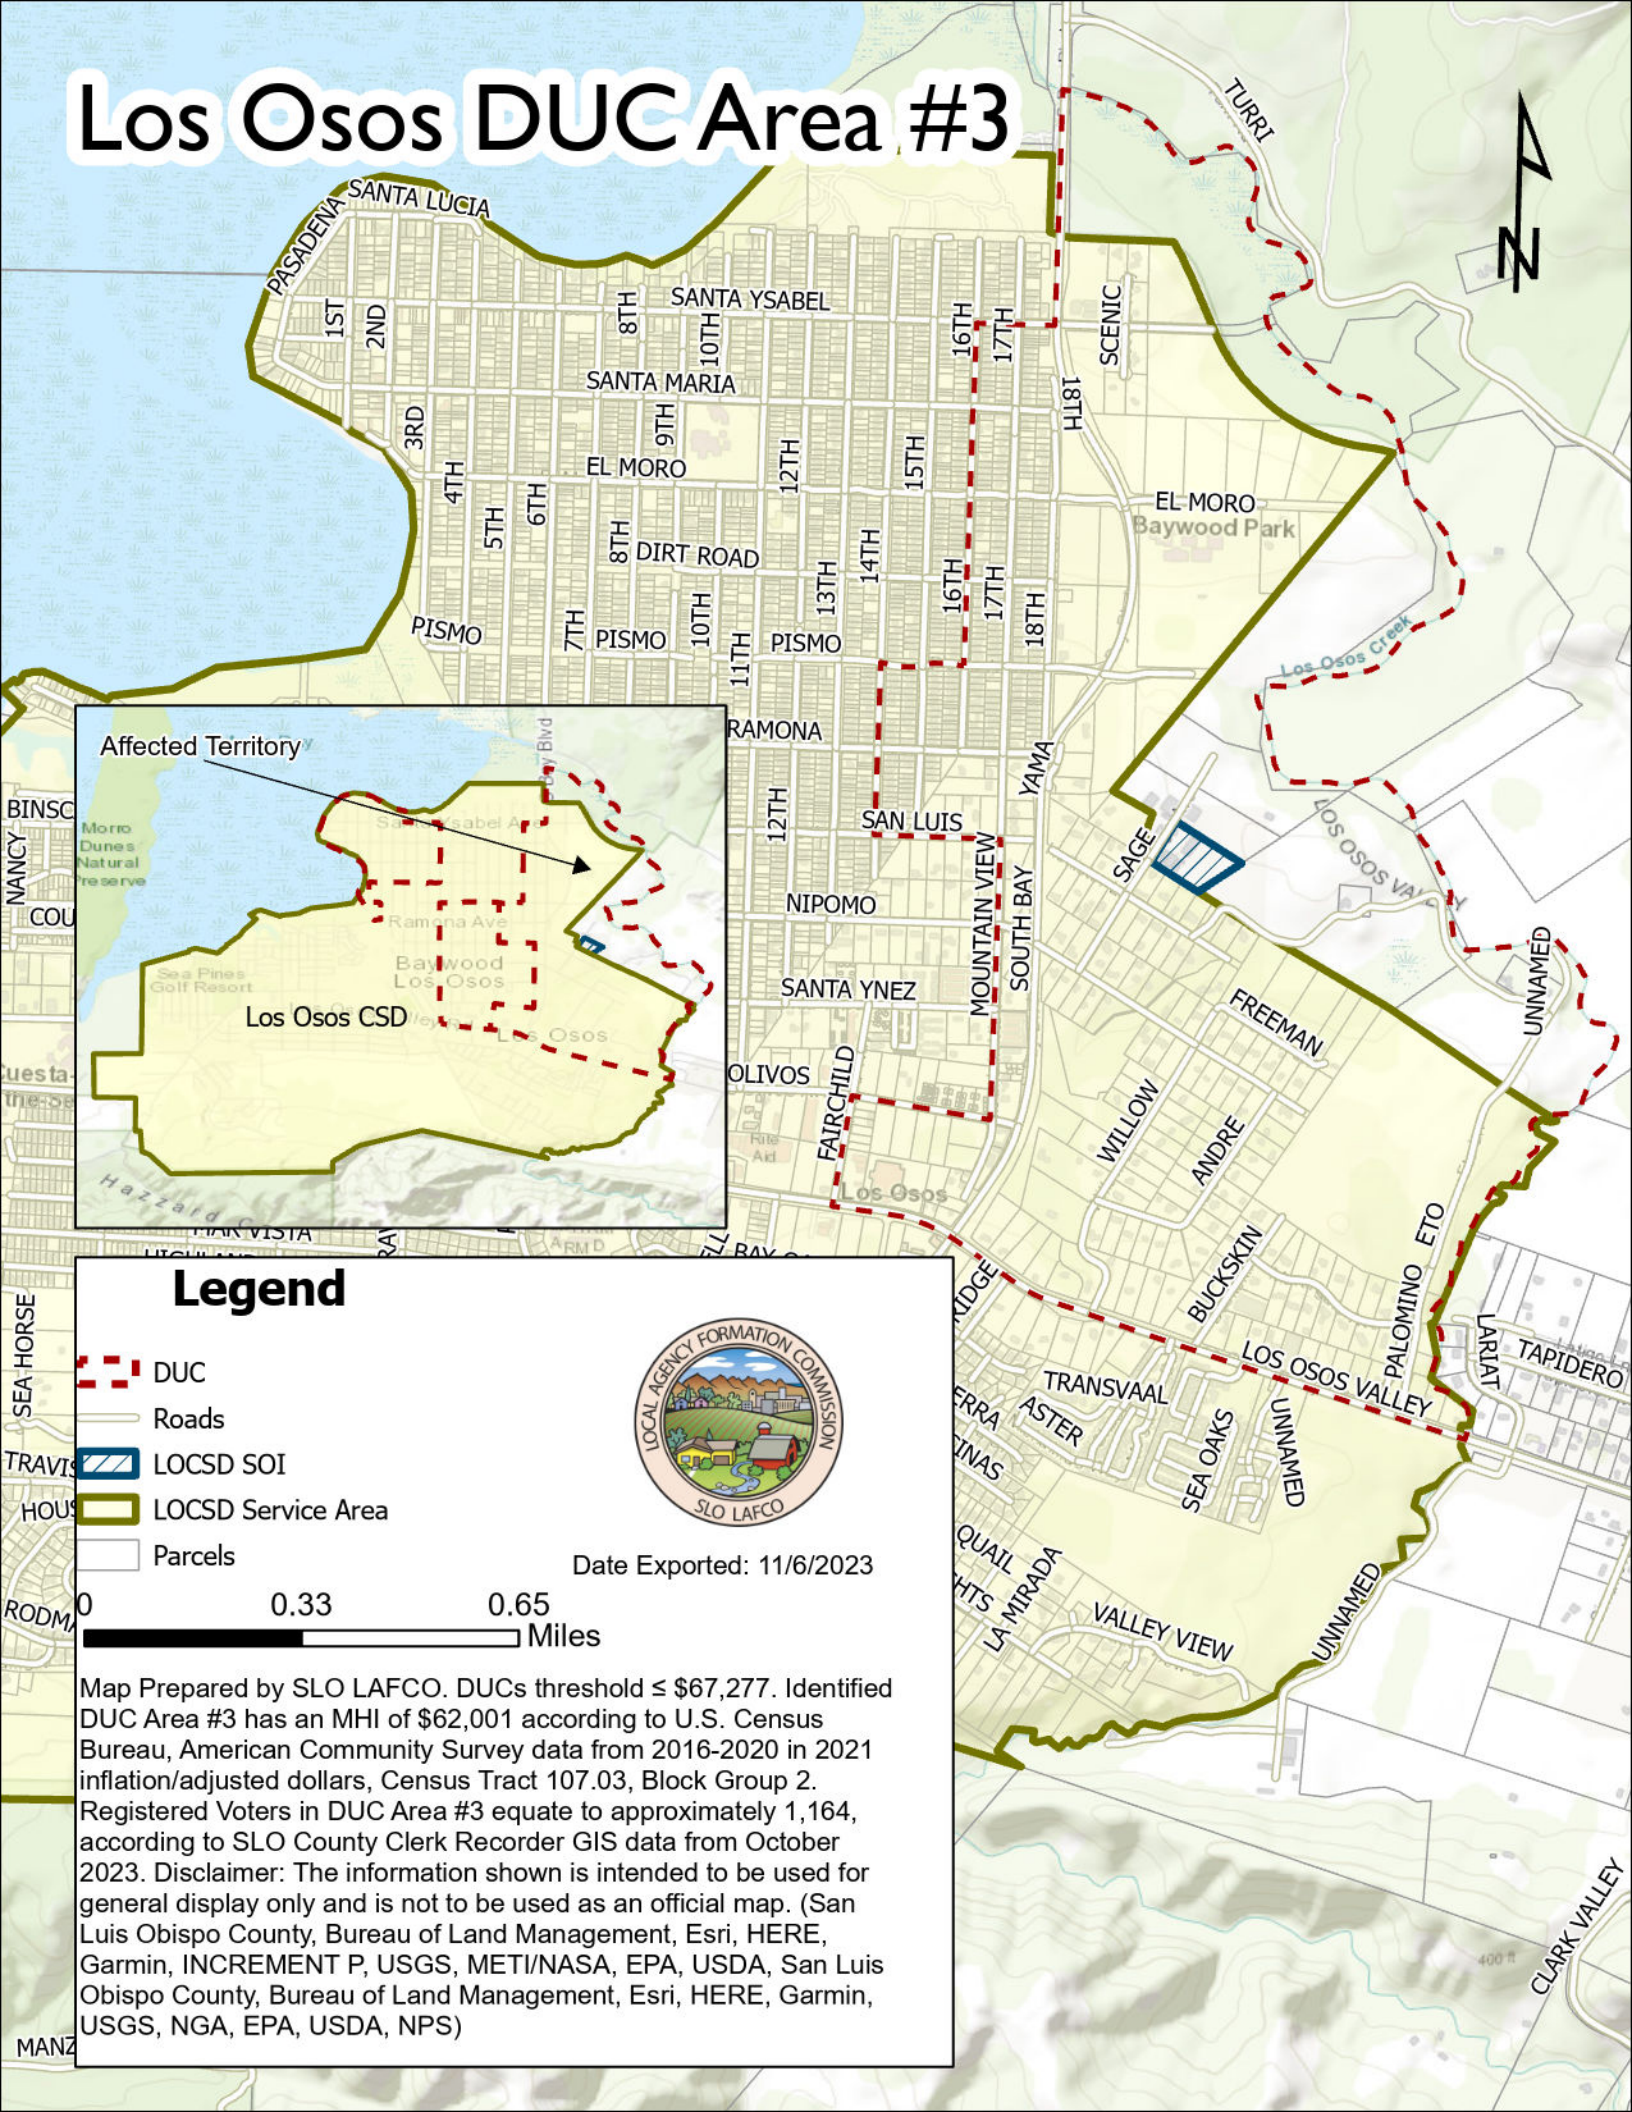

Los Osos DUC Area #3

Legend

- - - DUC
- Roads
- LOCSO SOI
- LOCSO Service Area
- Parcels

Date Exported: 11/6/2023

0 0.33 0.65

Miles

Map Prepared by SLO LAFCO. DUCs threshold \leq \$67,277. Identified DUC Area #3 has an MHI of \$62,001 according to U.S. Census Bureau, American Community Survey data from 2016-2020 in 2021 inflation/adjusted dollars, Census Tract 107.03, Block Group 2. Registered Voters in DUC Area #3 equate to approximately 1,164, according to SLO County Clerk Recorder GIS data from October 2023. Disclaimer: The information shown is intended to be used for general display only and is not to be used as an official map. (San Luis Obispo County, Bureau of Land Management, Esri, HERE, Garmin, INCREMENT P, USGS, METI/NASA, EPA, USDA, San Luis Obispo County, Bureau of Land Management, Esri, HERE, Garmin, USGS, NGA, EPA, USDA, NPS)