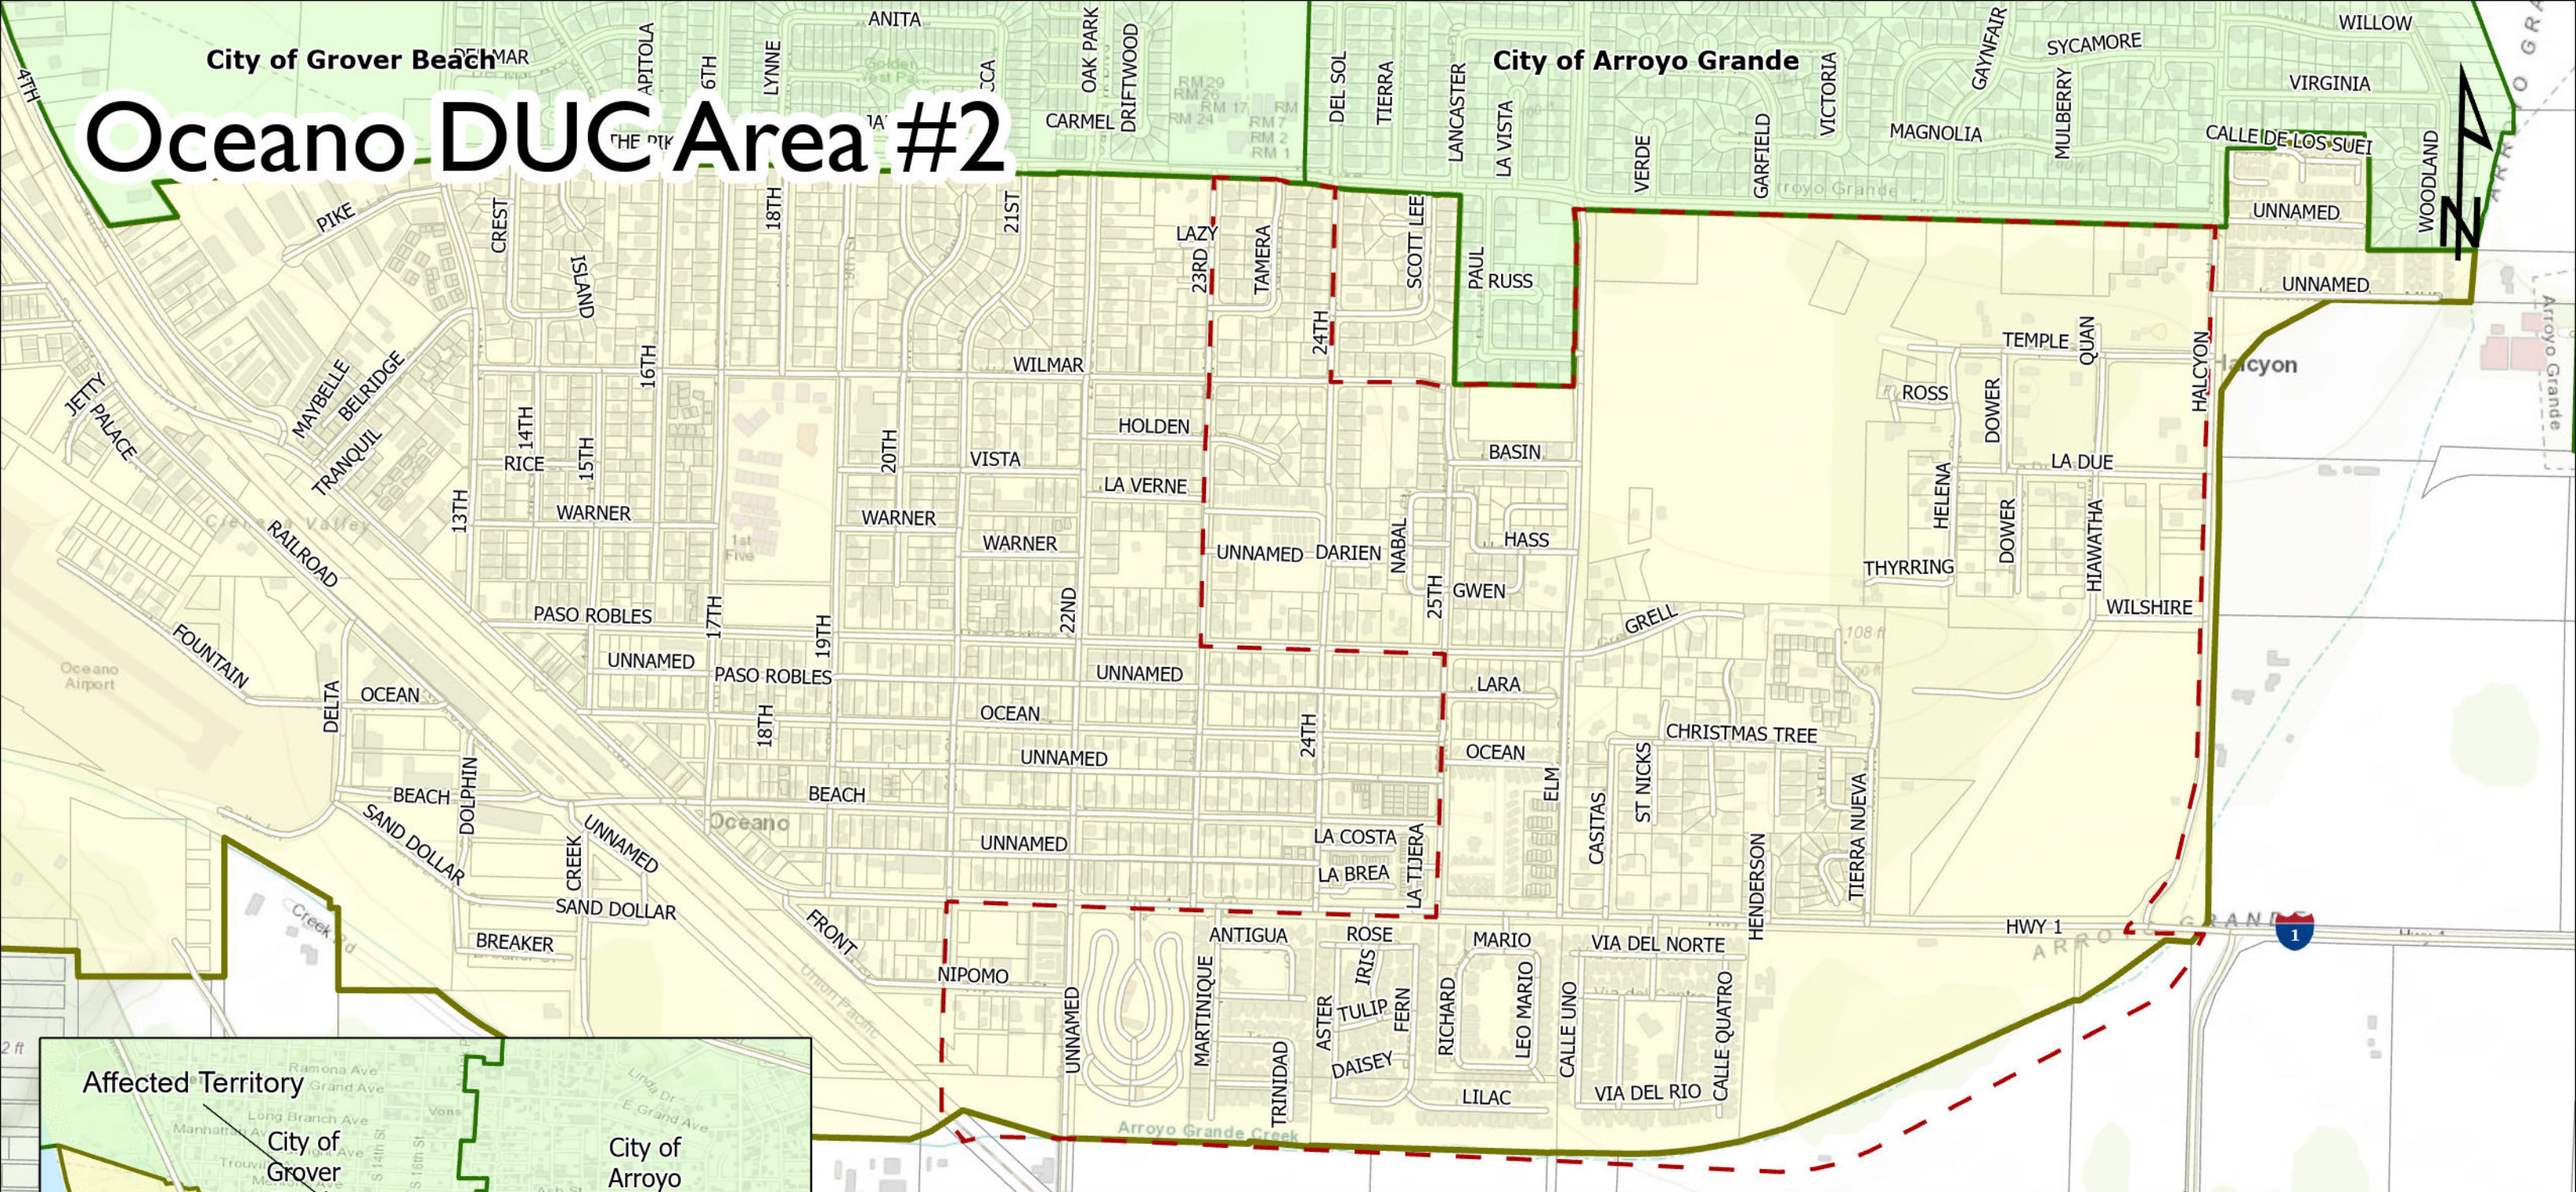

Oceano DUC Area #2

Legend

- DUC
- OCSD SOI & Service Area
- Neighboring Cities
- Parcels
- Roads

0.00 0.17 0.35
 Miles

Map Prepared by SLO LAFCO. DUCs threshold ≤ \$67,277. Identified DUC has an MHI of \$45,494 according to U.S. Census Bureau, American Community Survey data from 2016-2020 in 2021 inflation/adjusted dollars, Census Tract 122.02, Block Group 1. Registered Voters in DUC equates to approximately 1280, according to SLO County Clerk Recorder GIS data from October 2023. Disclaimer: The information shown is intended to be used for general display only and is not to be used as an official map. (San Luis Obispo County, Bureau of Land Management, Esri, HERE, Garmin, INCREMENT P, USGS, METI/NASA, EPA, USDA, San Luis Obispo County, Bureau of Land Management, Esri, HERE, Garmin, INCREMENT P, Intermap, USGS, METI/NASA, EPA, USDA)