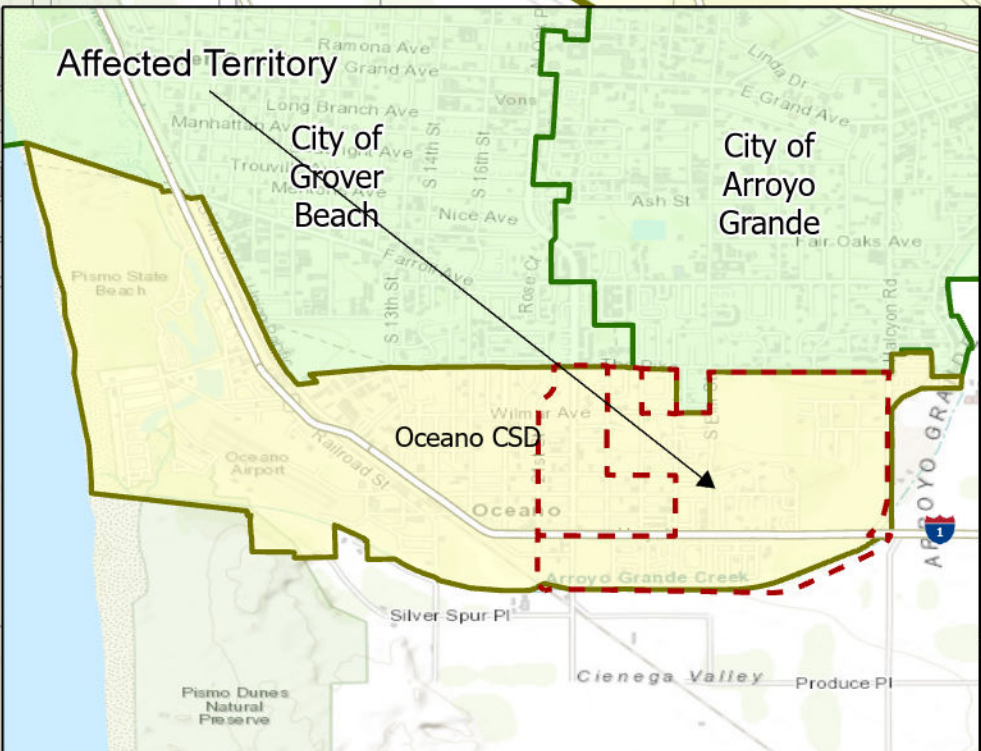

Oceano DUC Area #2

Legend

- DUC
- OCSD SOI & Service Area
- Neighboring Cities
- Parcels
- Roads

0.00 0.17 0.35
 Miles

Map Prepared by SLO LAFCO. DUCs threshold ≤ \$67,277. Identified DUC has an MHI of \$45,494 according to U.S. Census Bureau, American Community Survey data from 2016-2020 in 2021 inflation/adjusted dollars, Census Tract 122.02, Block Group 1. Registered Voters in DUC equates to approximately 1280, according to SLO County Clerk Recorder GIS data from October 2023. Disclaimer: The information shown is intended to be used for general display only and is not to be used as an official map. (San Luis Obispo County, Bureau of Land Management, Esri, HERE, Garmin, INCREMENT P, USGS, METI/NASA, EPA, USDA, San Luis Obispo County, Bureau of Land Management, Esri, HERE, Garmin, INCREMENT P, Intermap, USGS, METI/NASA, EPA, USDA)