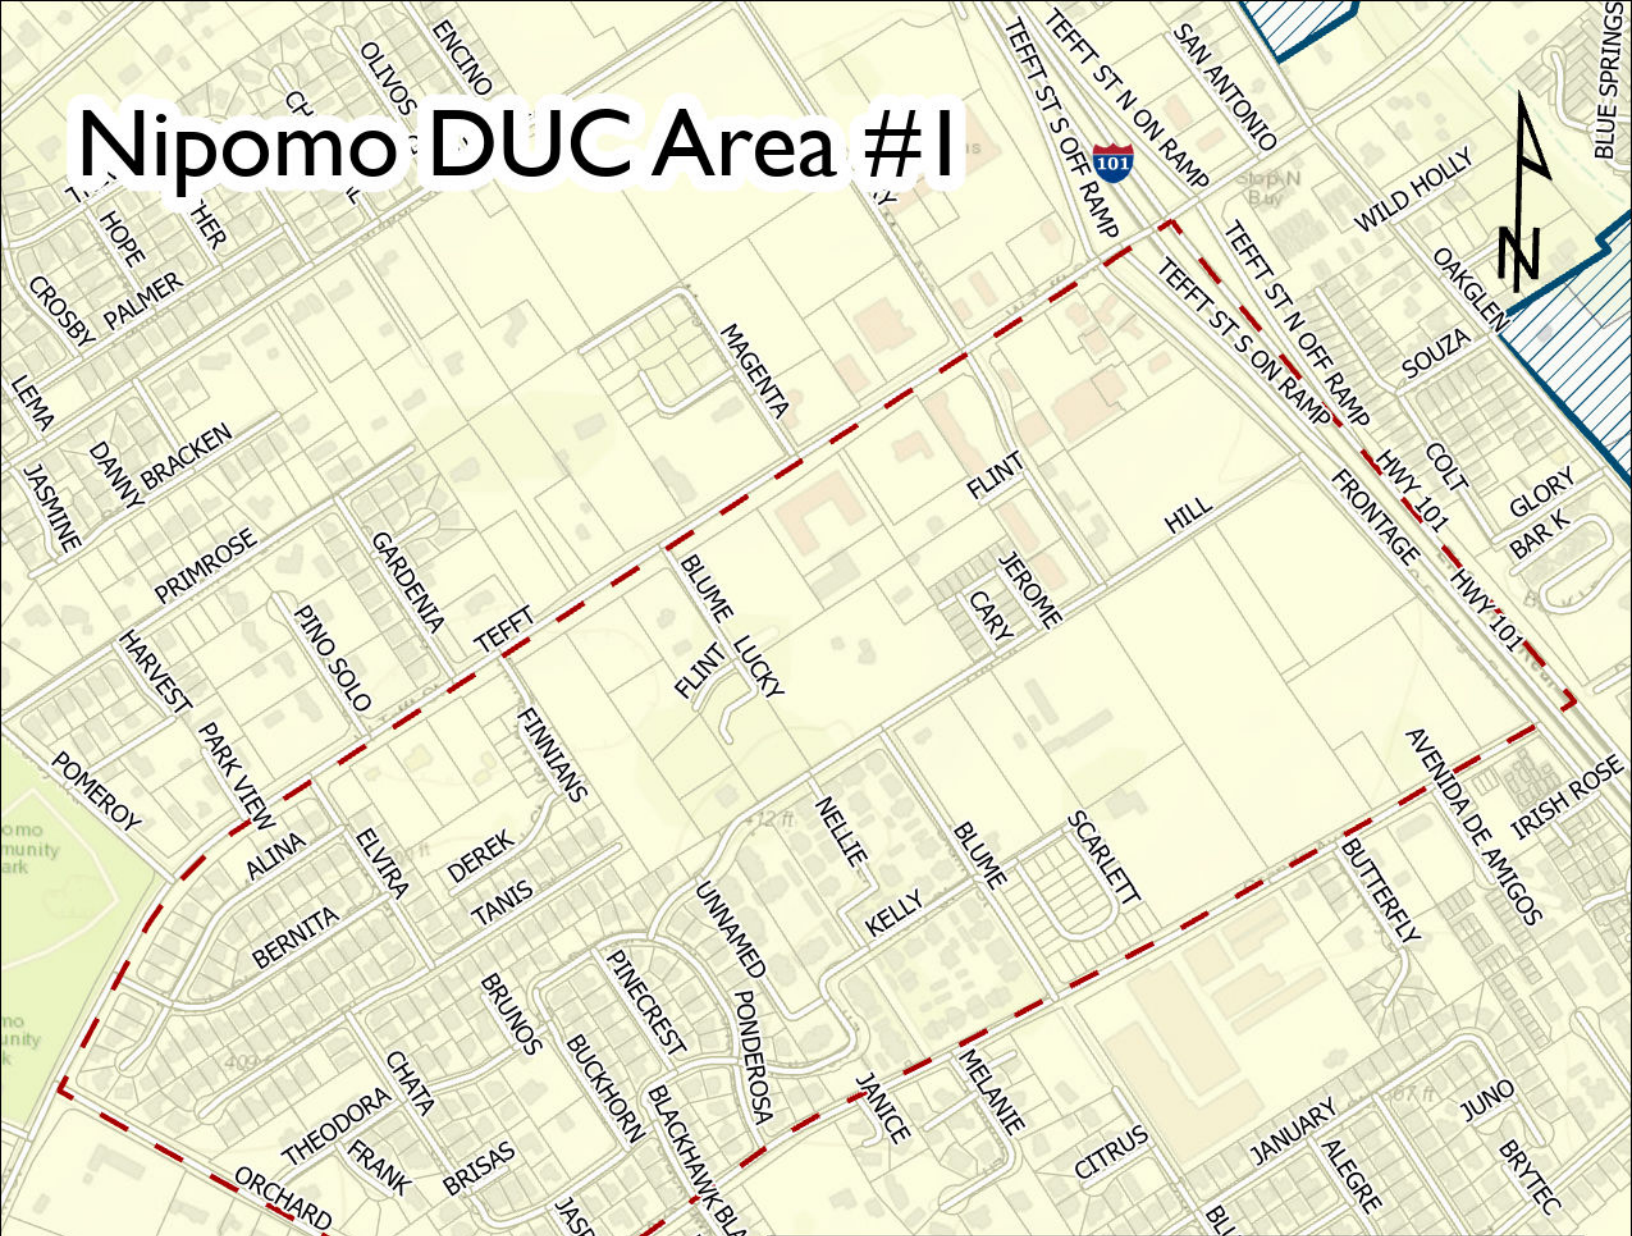

# Nipomo DUC Area #1

### Legend

- DUC
- Roads
- NCSO SOI
- NCSO Service Area
- Parcels

Date Exported: 12/11/2023

0                      0.17                      0.35

Miles

Map Prepared by SLO LAFCO. DUCs threshold  $\leq$  \$67,277. Identified DUC has an MHI of \$50,298 according to U.S. Census Bureau, American Community Survey data from 2016-2020 in 2021 inflation/adjusted dollars, Census Tract 124.04, Block Group 4. Registered Voters in DUC equate to approximately 783 according to SLO County Clerk Recorder GIS data from October 2023.

Disclaimer: The information shown is intended to be used for general display only and is not to be used as an official map. (San Luis Obispo County, Bureau of Land Management, Esri, HERE, Garmin, INCREMENT P, Intermap, USGS, METI/NASA, EPA, USDA, San Luis Obispo County, Bureau of Land Management, Esri, HERE, Garmin, USGS, NGA, EPA, USDA, NPS)