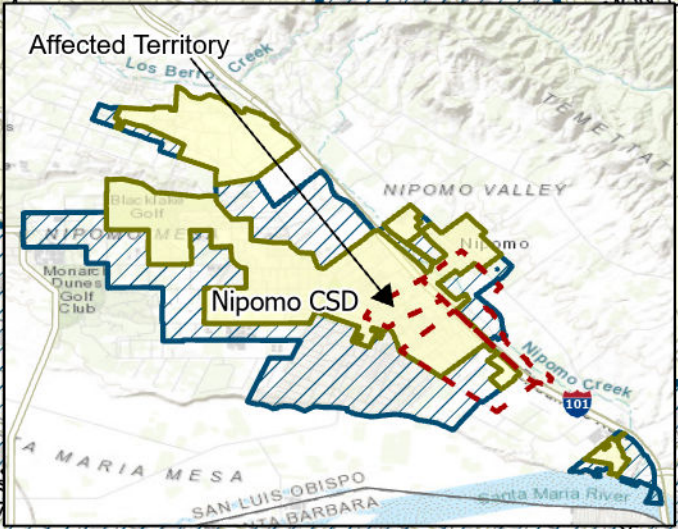

# Nipomo DUC Area #1

### Legend

- DUC
- Roads
- NCSO SOI
- NCSO Service Area
- Parcels

Date Exported: 12/11/2023

0                      0.17                      0.35

Miles

Map Prepared by SLO LAFCO. DUCs threshold  $\leq$  \$67,277. Identified DUC has an MHI of \$50,298 according to U.S. Census Bureau, American Community Survey data from 2016-2020 in 2021 inflation/adjusted dollars, Census Tract 124.04, Block Group 4. Registered Voters in DUC equate to approximately 783 according to SLO County Clerk Recorder GIS data from October 2023.

Disclaimer: The information shown is intended to be used for general display only and is not to be used as an official map. (San Luis Obispo County, Bureau of Land Management, Esri, HERE, Garmin, INCREMENT P, Intermap, USGS, METI/NASA, EPA, USDA, San Luis Obispo County, Bureau of Land Management, Esri, HERE, Garmin, USGS, NGA, EPA, USDA, NPS)