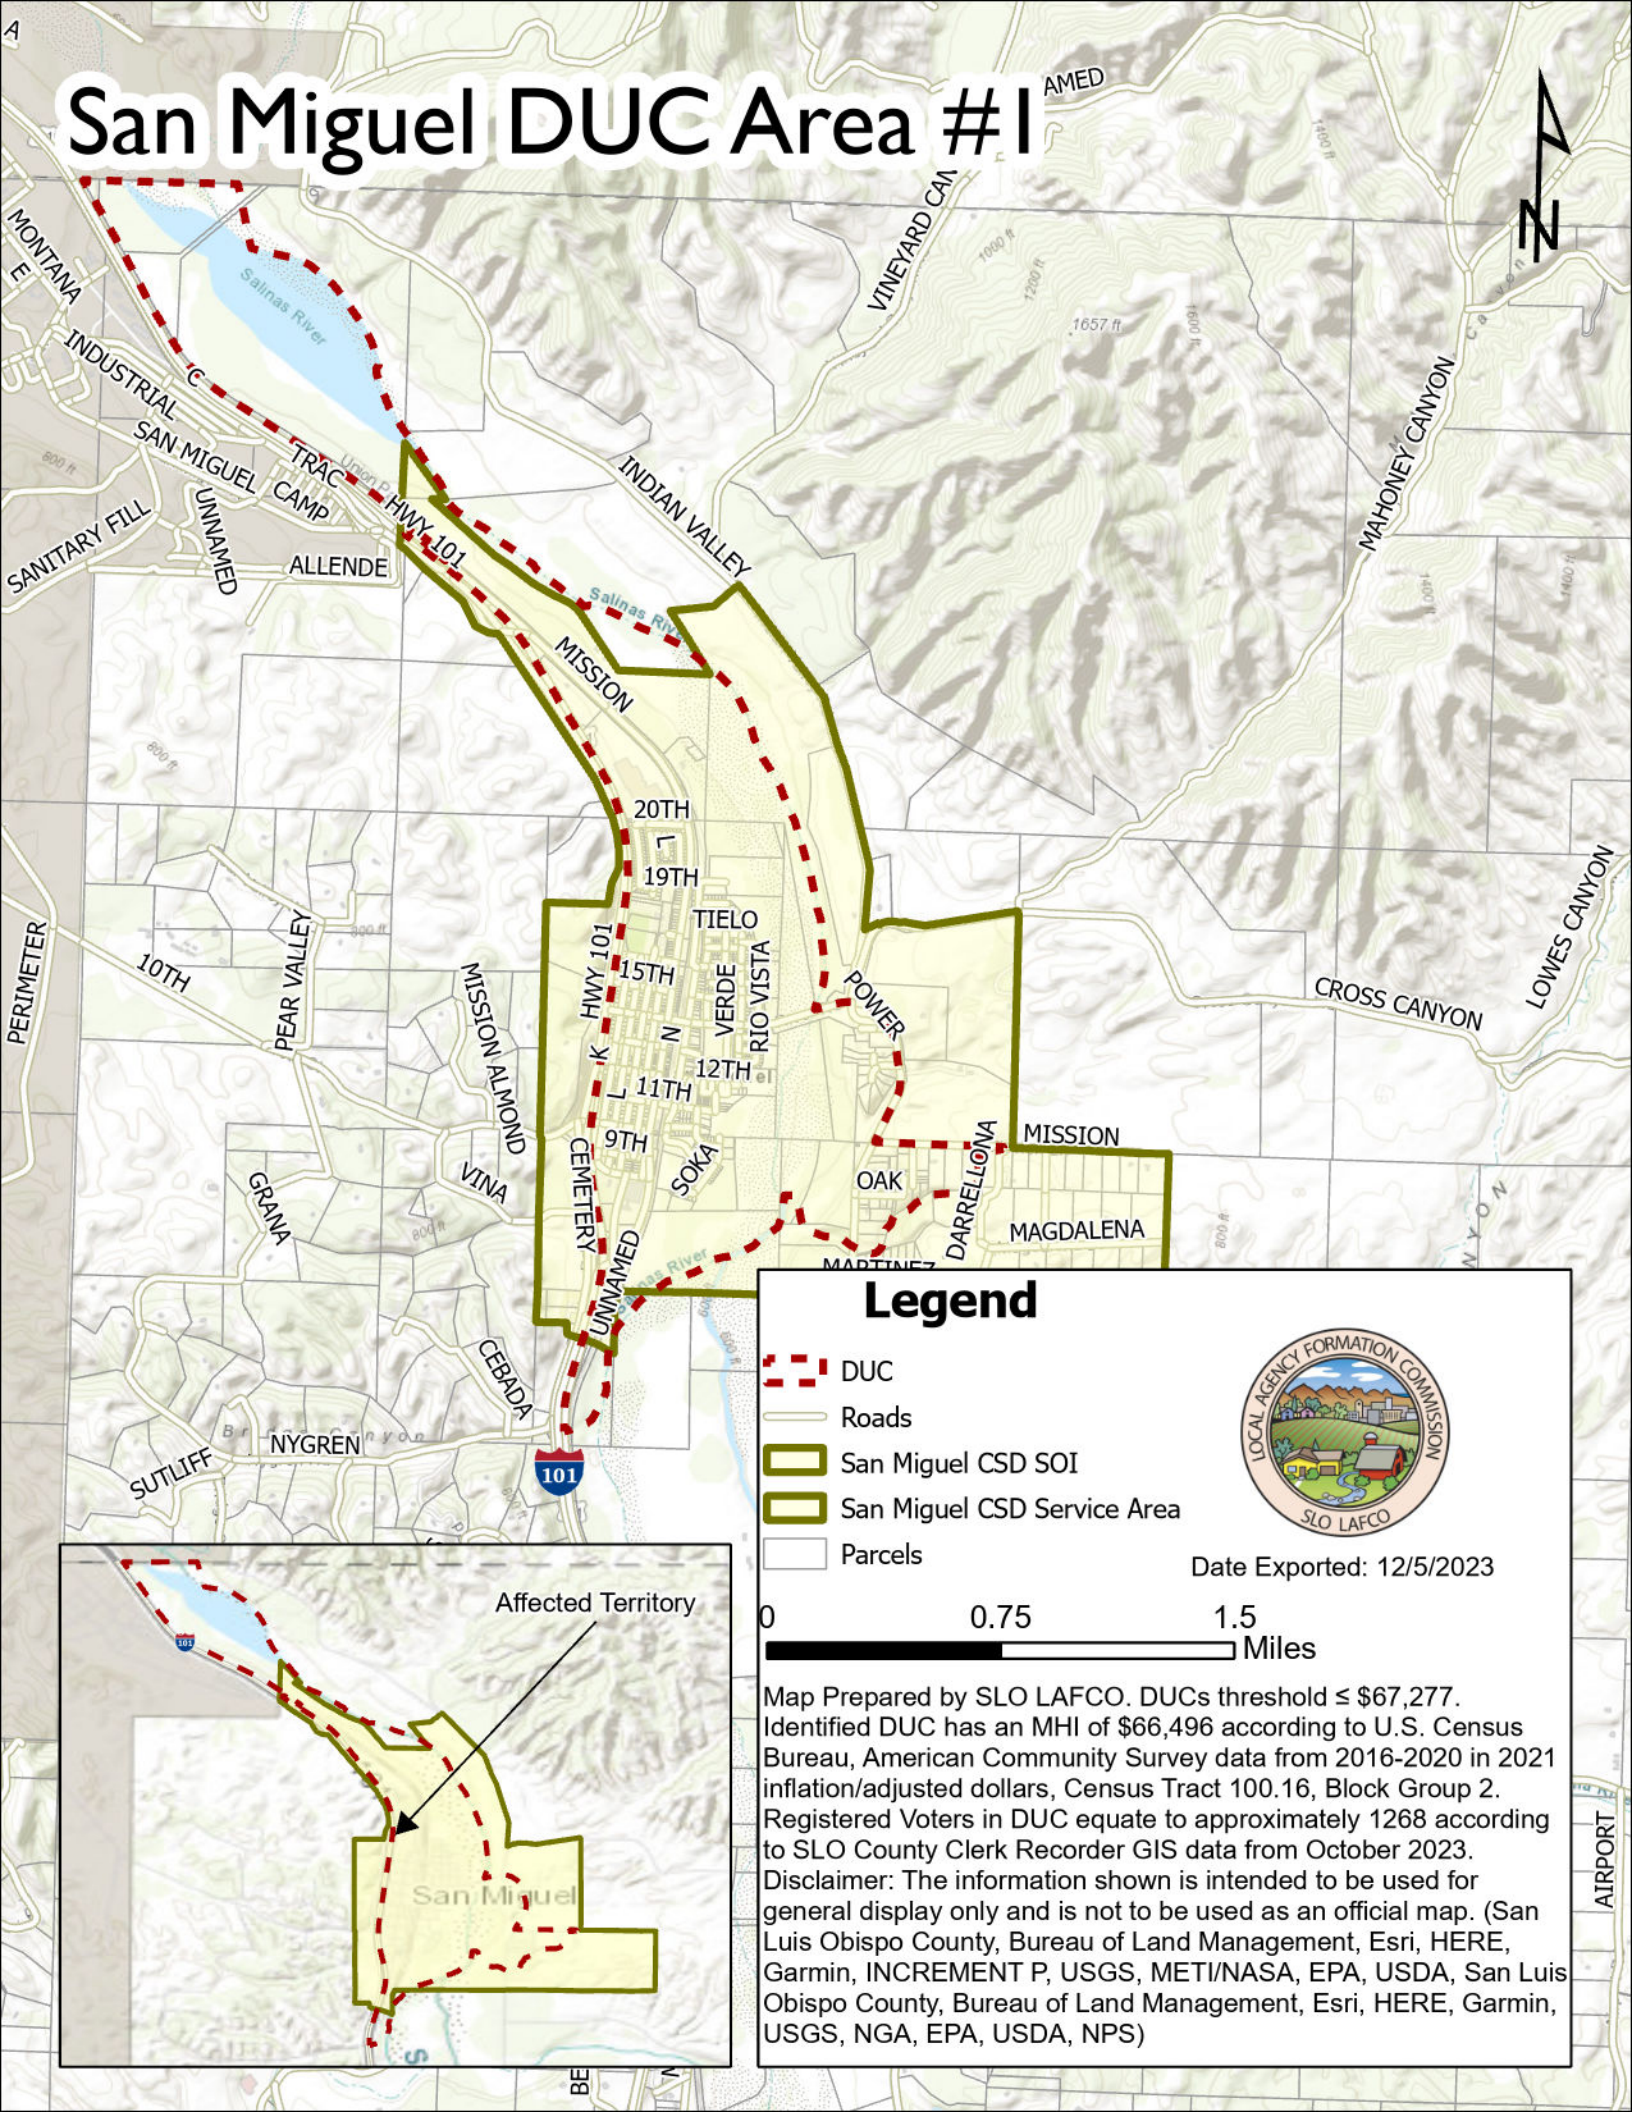

San Miguel DUC Area #1

Legend

- DUC
- Roads
- San Miguel CSD SOI
- San Miguel CSD Service Area
- Parcels

Date Exported: 12/5/2023

Map Prepared by SLO LAFCO. DUCs threshold \leq \$67,277. Identified DUC has an MHI of \$66,496 according to U.S. Census Bureau, American Community Survey data from 2016-2020 in 2021 inflation/adjusted dollars, Census Tract 100.16, Block Group 2. Registered Voters in DUC equate to approximately 1268 according to SLO County Clerk Recorder GIS data from October 2023. Disclaimer: The information shown is intended to be used for general display only and is not to be used as an official map. (San Luis Obispo County, Bureau of Land Management, Esri, HERE, Garmin, INCREMENT P, USGS, METI/NASA, EPA, USDA, San Luis Obispo County, Bureau of Land Management, Esri, HERE, Garmin, USGS, NGA, EPA, USDA, NPS)