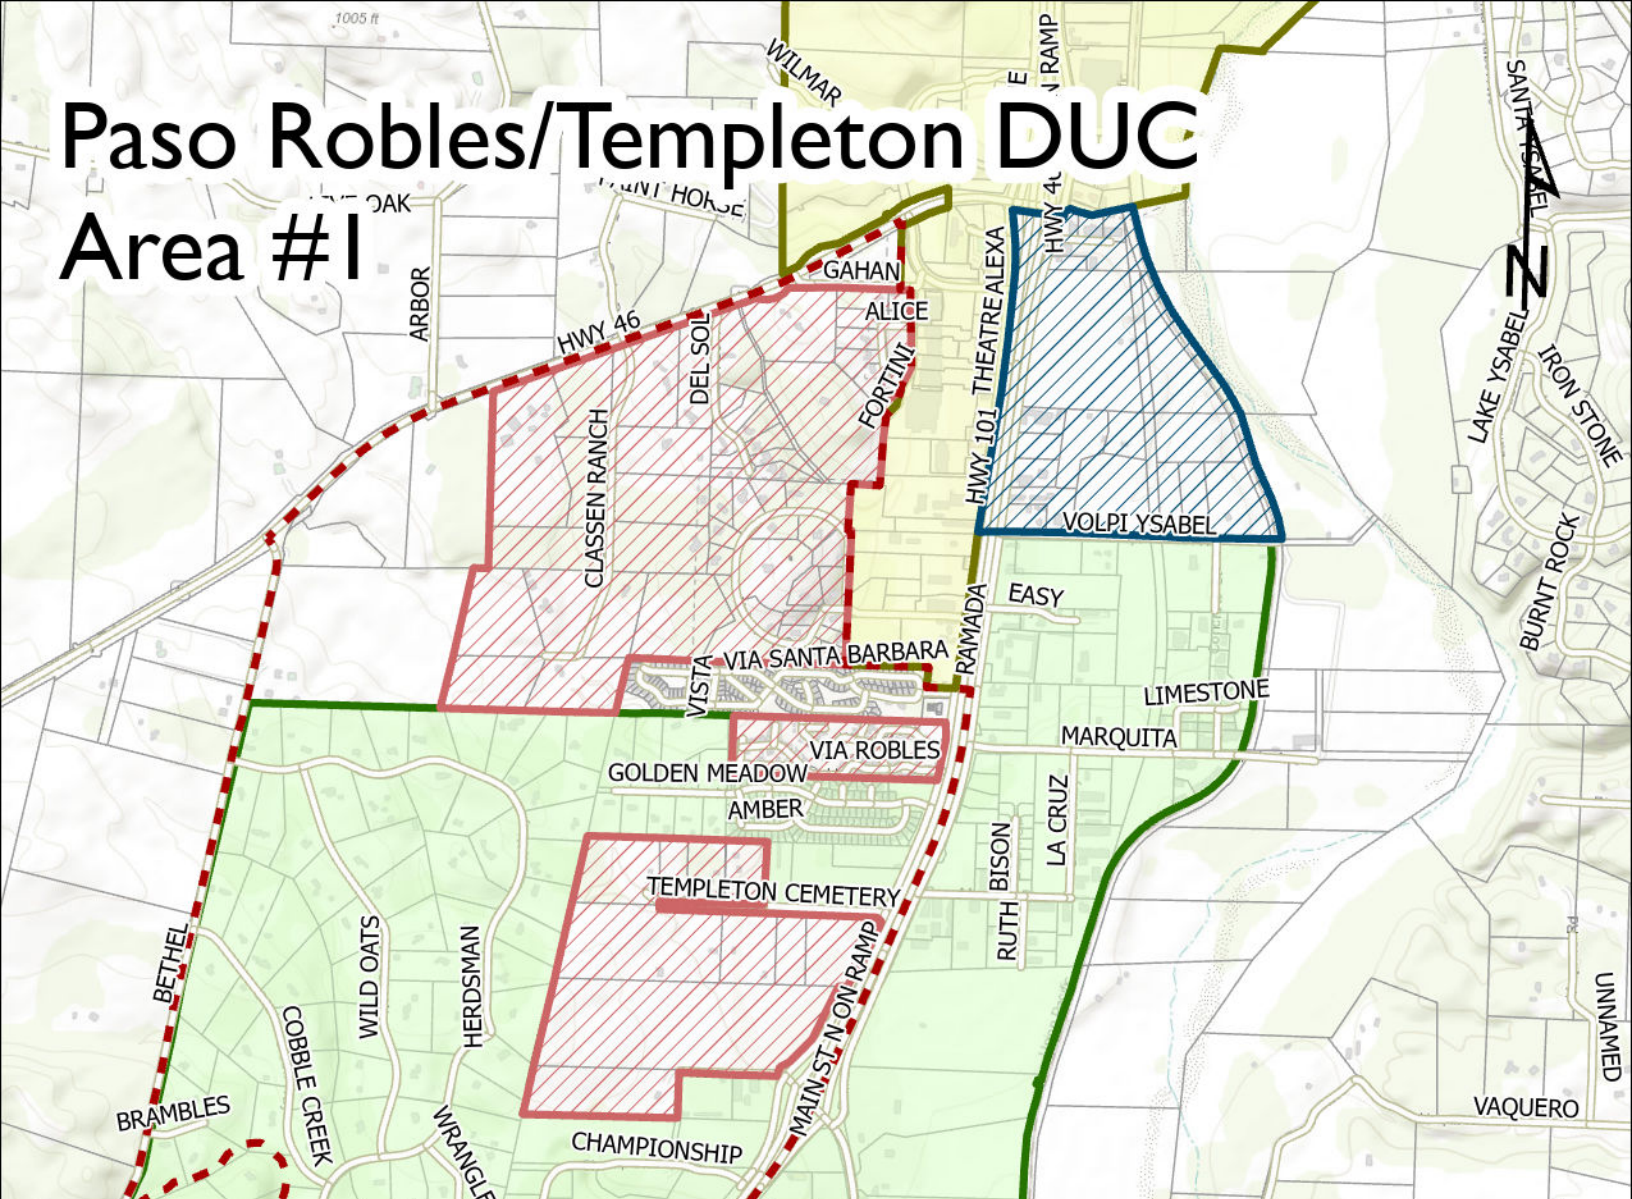

Paso Robles/Templeton DUC Area #1

Legend

- DUC
- Roads
- City of Paso SOI
- City of Paso Service Area
- TCSD SOI
- TCSD Service Area
- Parcels

Date Exported: 11/15/2023

0 0.5 1 Miles

Map Prepared by SLO LAFCO. DUCs threshold \leq \$67,277. Identified DUC has an MHI of \$54,797 according to U.S. Census Bureau, American Community Survey data from 2016-2020 in 2021 inflation/adjusted dollars, Census Tract 127.07, Block Group 1. Registered Voters in DUC equate to approximately 955, according to SLO County Clerk Recorder GIS data from October 2023. Disclaimer: The information shown is intended to be used for general display only and is not to be used as an official map. (San Luis Obispo County, Bureau of Land Management, Esri, HERE, Garmin, INCREMENT P, USGS, METI/NASA, EPA, USDA, San Luis Obispo County, Bureau of Land Management, Esri, HERE, Garmin, USGS, NGA, EPA, USDA, NPS)